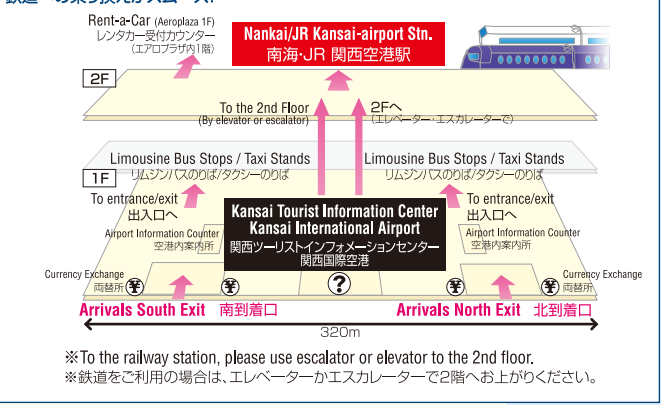

**Map of the Kansai International Airport International Arrivals Lobby**  
 関西国際空港国際線到着ロビー案内図

**Smooth transfer on various transportations!**  
 鉄道への乗り換えがスムーズ!

**Official Websites of Railway Companies** ■各電鉄会社へのお問合せURL

**Station for changing trains for lines operated by other railway companies**  
 他社線との乗換駅  
**Transfer area**  
 乗換エリア