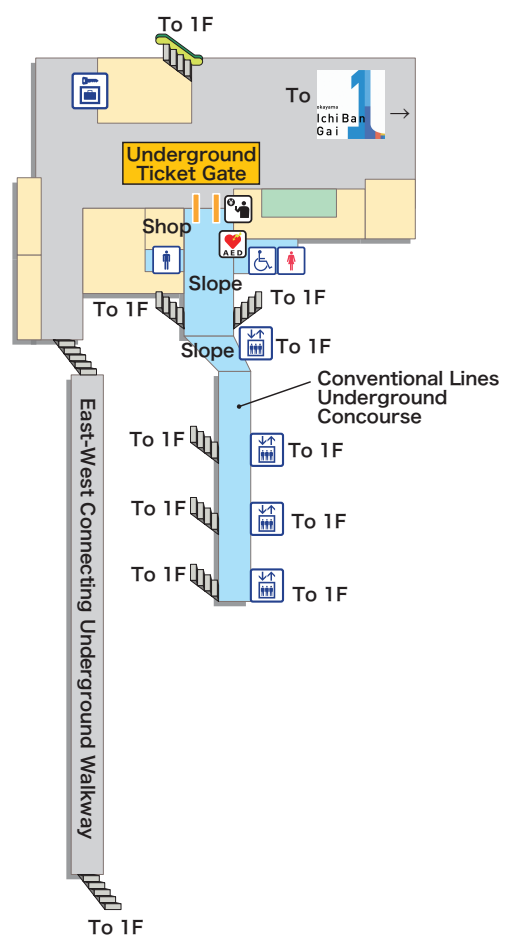

2F Central Gate, Sun Station Terrace Gate, Shinkansen Transfer Gate

B1F Underground Ticket Gate

B 1 F

Explanation of icons

- | | | | | | | | | | | |
|---|---------------------------------------|------------------------|----------------------|--------------|-------------------------------|--------------|--|--------------|-----------------------|--------------------------|
| | | | | | | | | | | |
| JR Ticket Office
(Midori-no-madoguchi) | Ticket vending machine | Fare adjustment office | Nippon Travel Agency | Toilets | Wheelchair-accessible Toilets | Coin lockers | Buses | Taxis | Seven-Eleven Heart-in | |
| | | | | | | | | | | |
| Elevator | Automated external defibrillator(AED) | Information | Baggage Room | Lost & Found | Track number | Ticket gate | Shinkansen/conventional lines transfer ticket gate | Central Gate | Escalator | Free public wireless LAN |