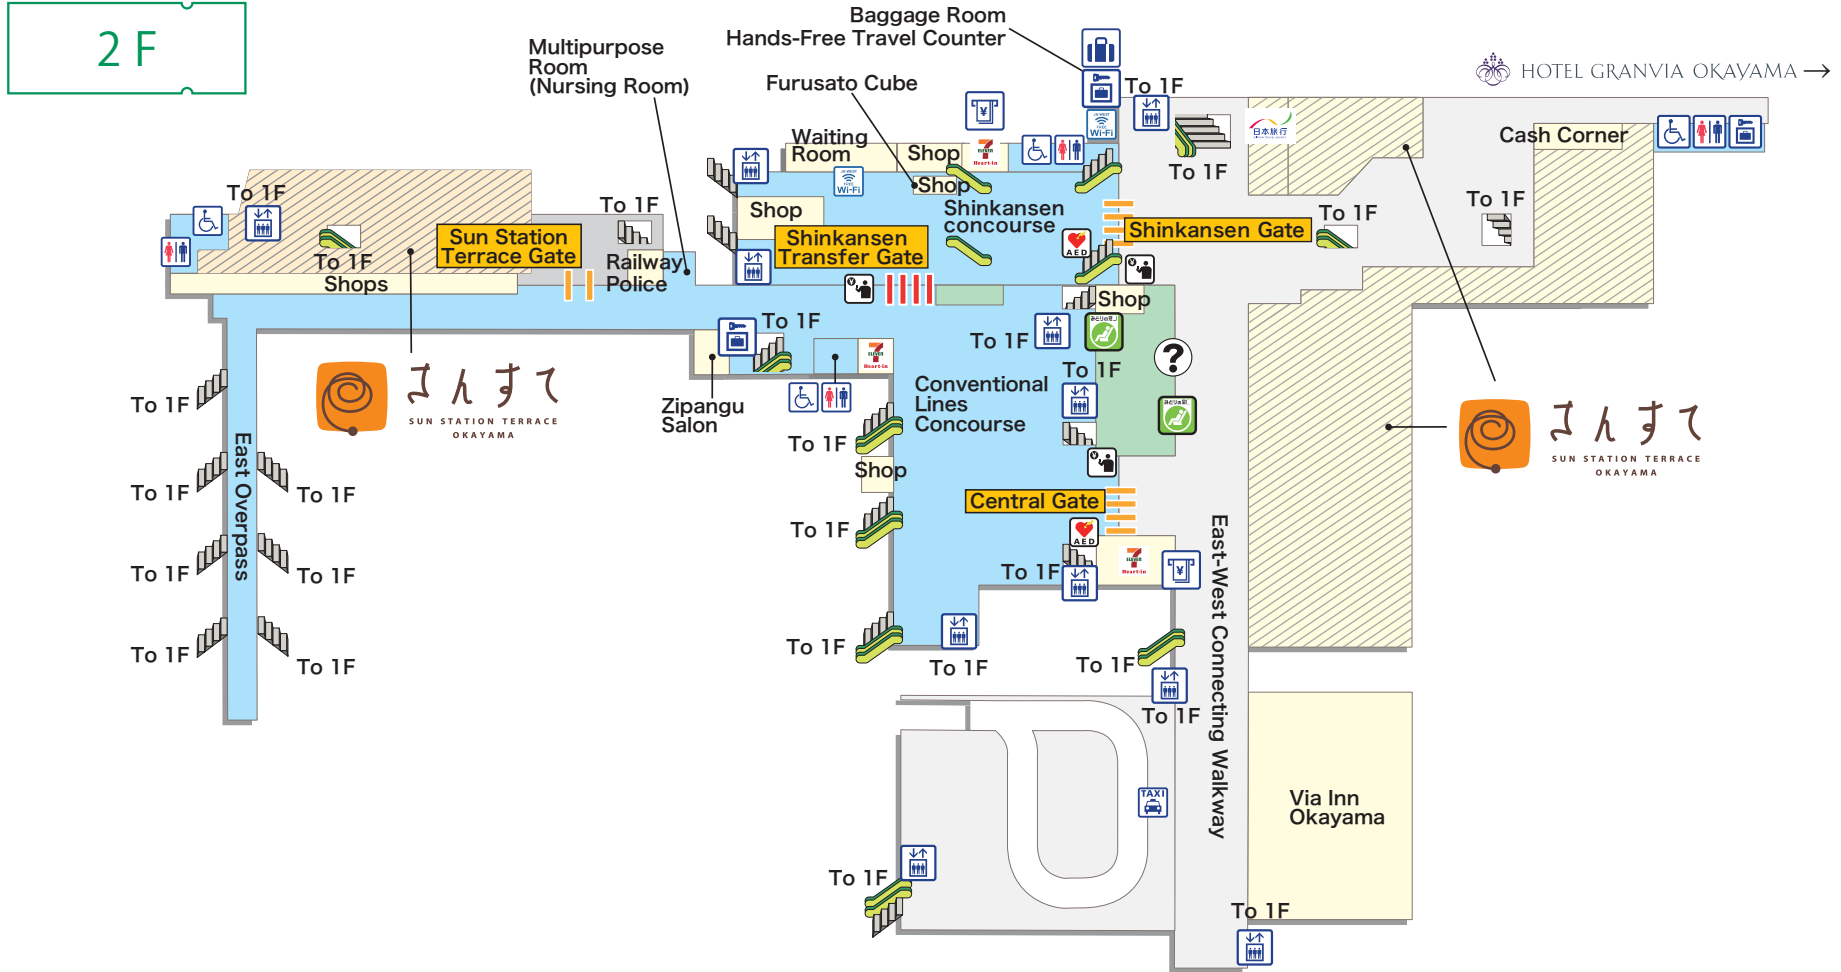

2F Central Gate, Sun Station Terrace Gate, Shinkansen Transfer Gate

B1F Underground Ticket Gate

B 1 F

Explanation of icons

- | | | | | | | | | | | |
|---|---------------------------------------|------------------------|----------------------|--------------|-------------------------------|--------------|--|--------------|-----------------------|--------------------------|
| | | | | | | | | | | |
| JR Ticket Office
(Midori-no-madoguchi) | Ticket vending machine | Fare adjustment office | Nippon Travel Agency | Toilets | Wheelchair-accessible Toilets | Coin lockers | Buses | Taxis | Seven-Eleven Heart-in | |
| | | | | | | | | | | |
| Elevator | Automated external defibrillator(AED) | Information | Baggage Room | Lost & Found | Track number | Ticket gate | Shinkansen/conventional lines transfer ticket gate | Central Gate | Escalator | Free public wireless LAN |